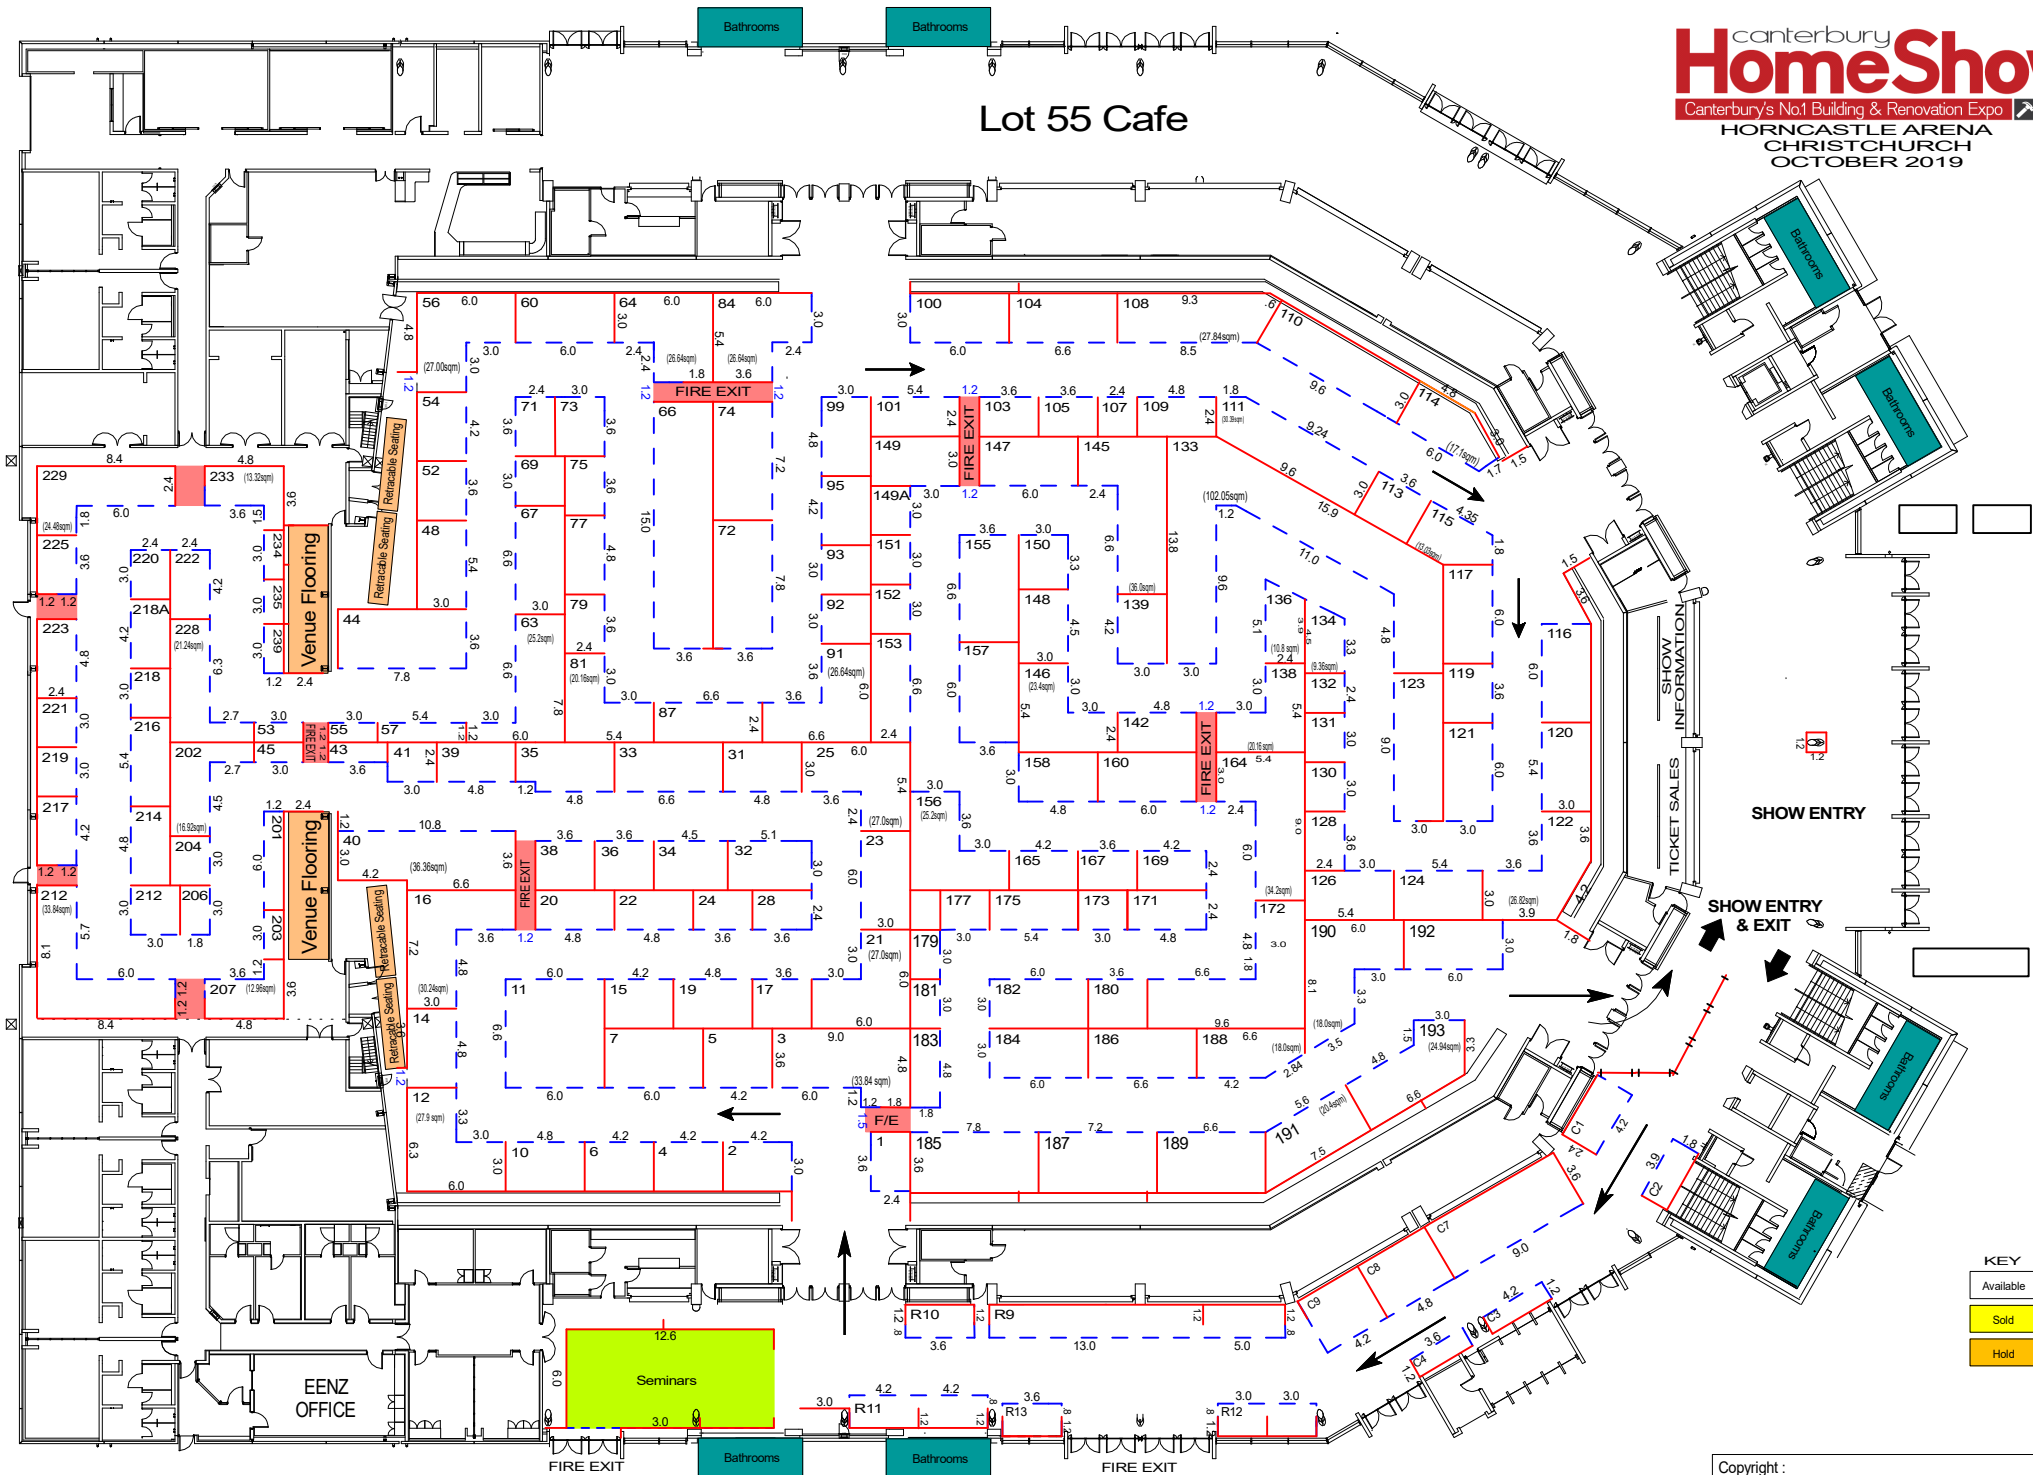

Lot 55 Cafe

PLEASE NOTE: Panel Height 2.3 meters
(Measurements are from Centre of Panel)
PLEASE NOTE: This plan may change as sales and circumstances dictate.

Copyright :
Drawing cannot be used or copied without permission.
PLAN DATE: DRAWN BY: Keven Keutenius
03/12/18 Exhibition Hire Services