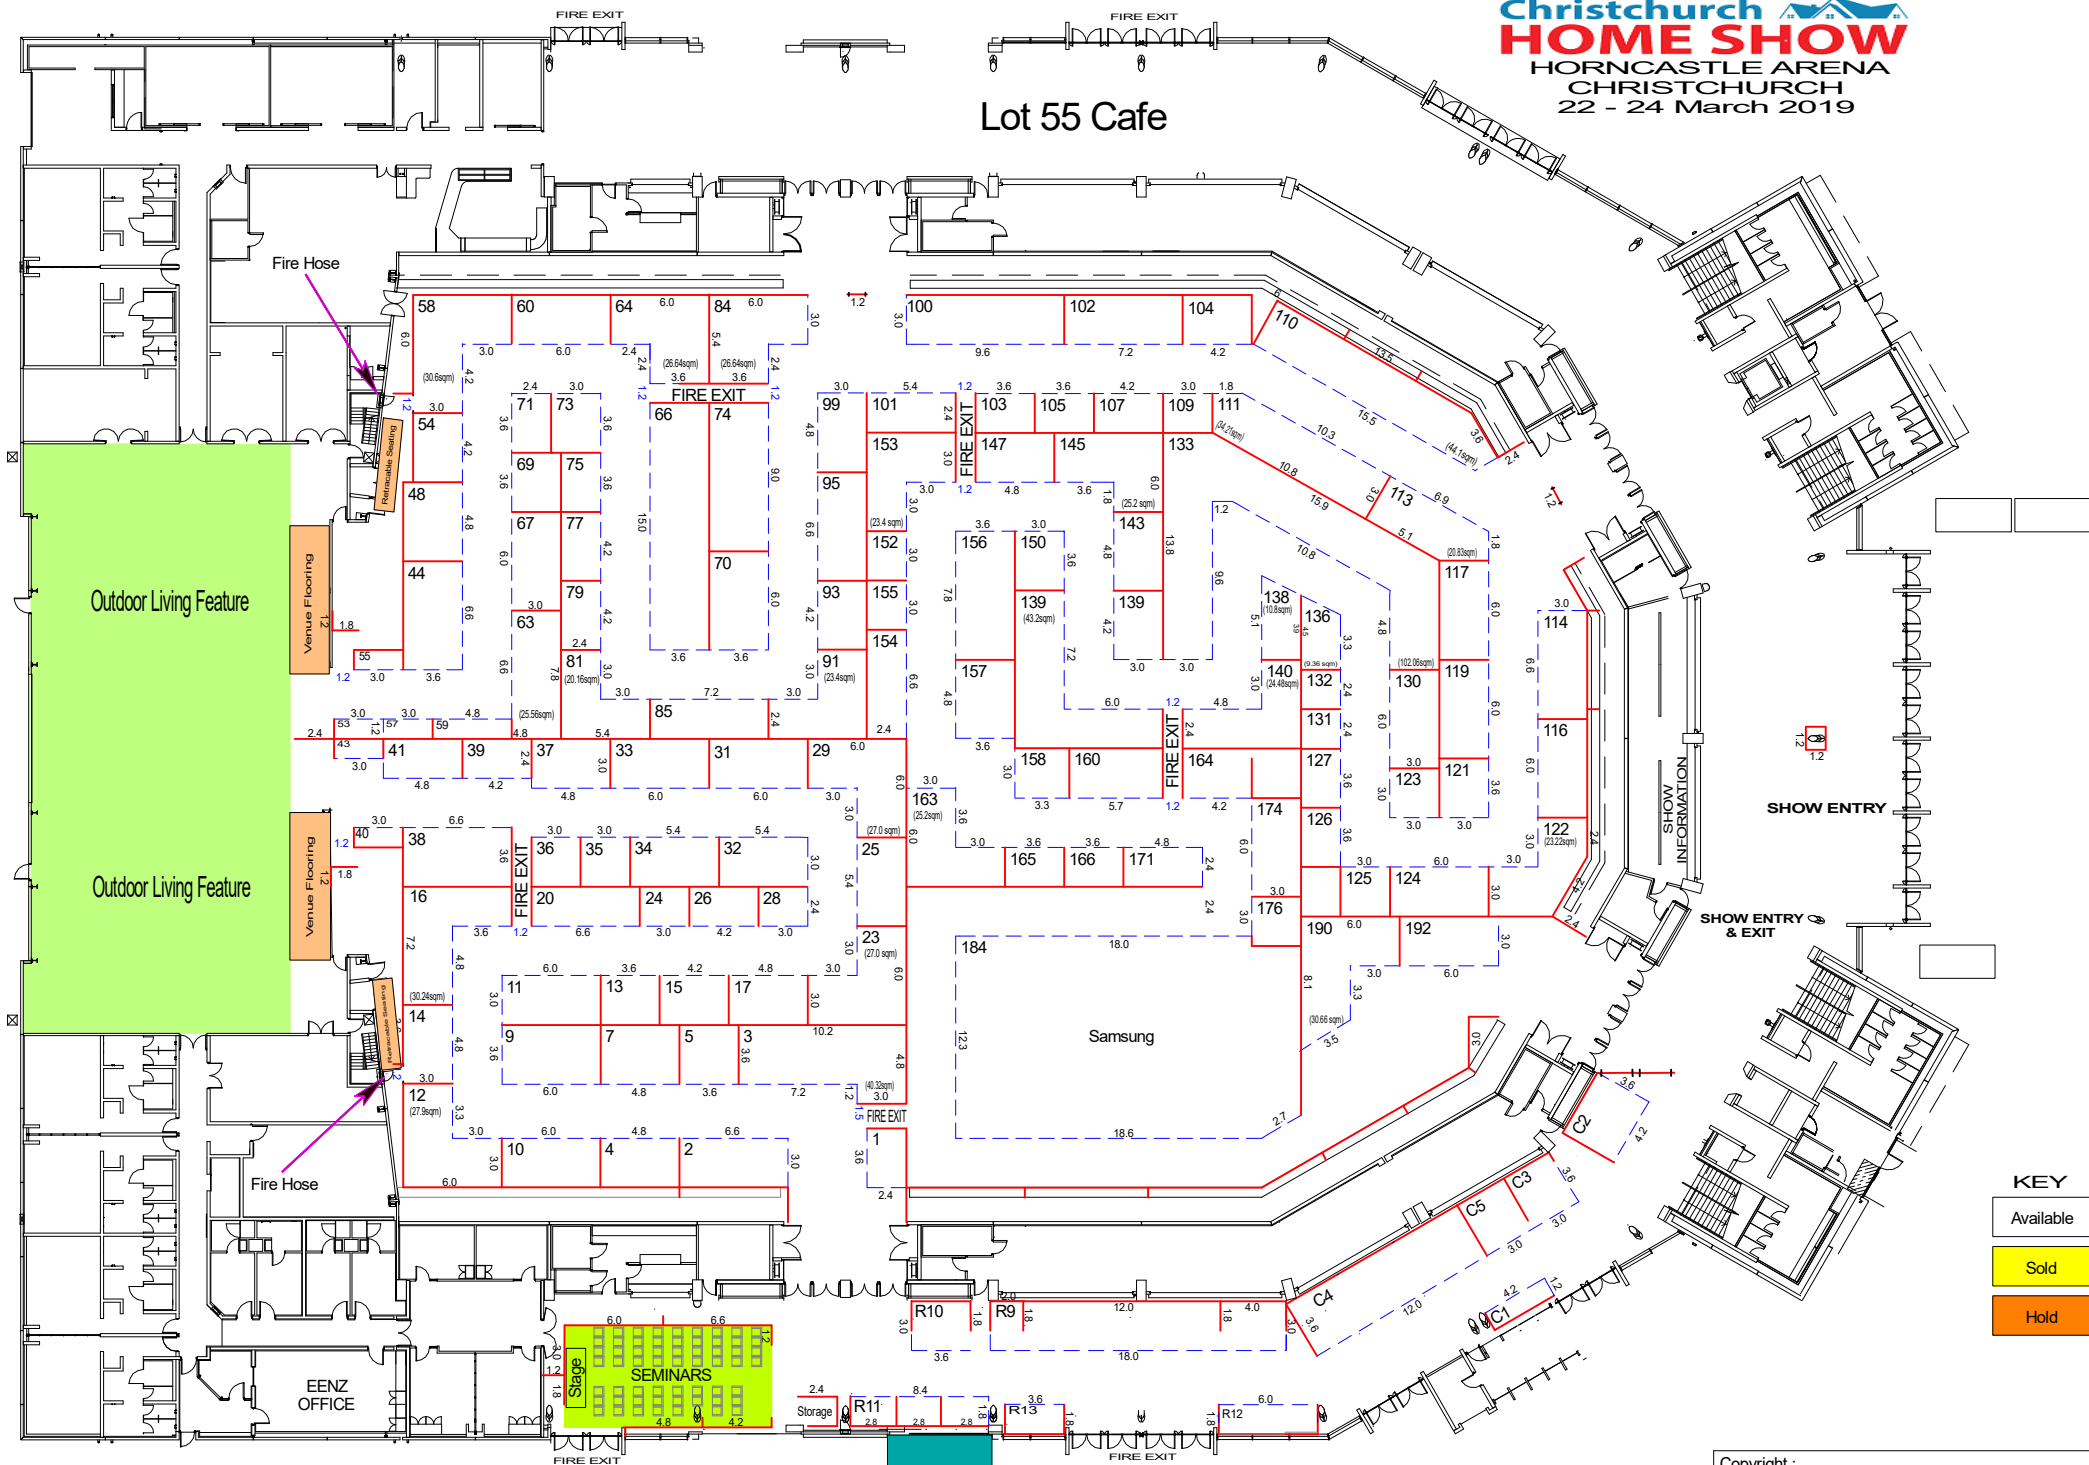

Lot 55 Cafe

**KEY**

- Available
- Sold
- Hold

PLEASE NOTE: Panels 2.3 meters High x 45mm Thick  
 (Measurements are from Centre of Panel)  
 PLEASE NOTE: This plan will change as sales and circumstances dictate.

Copyright :  
 Drawing cannot be used or copied without permission.  
 PLAN DATE: 03/12/18 DRAWN BY: Keven Keutenius  
 Displayworks Limited