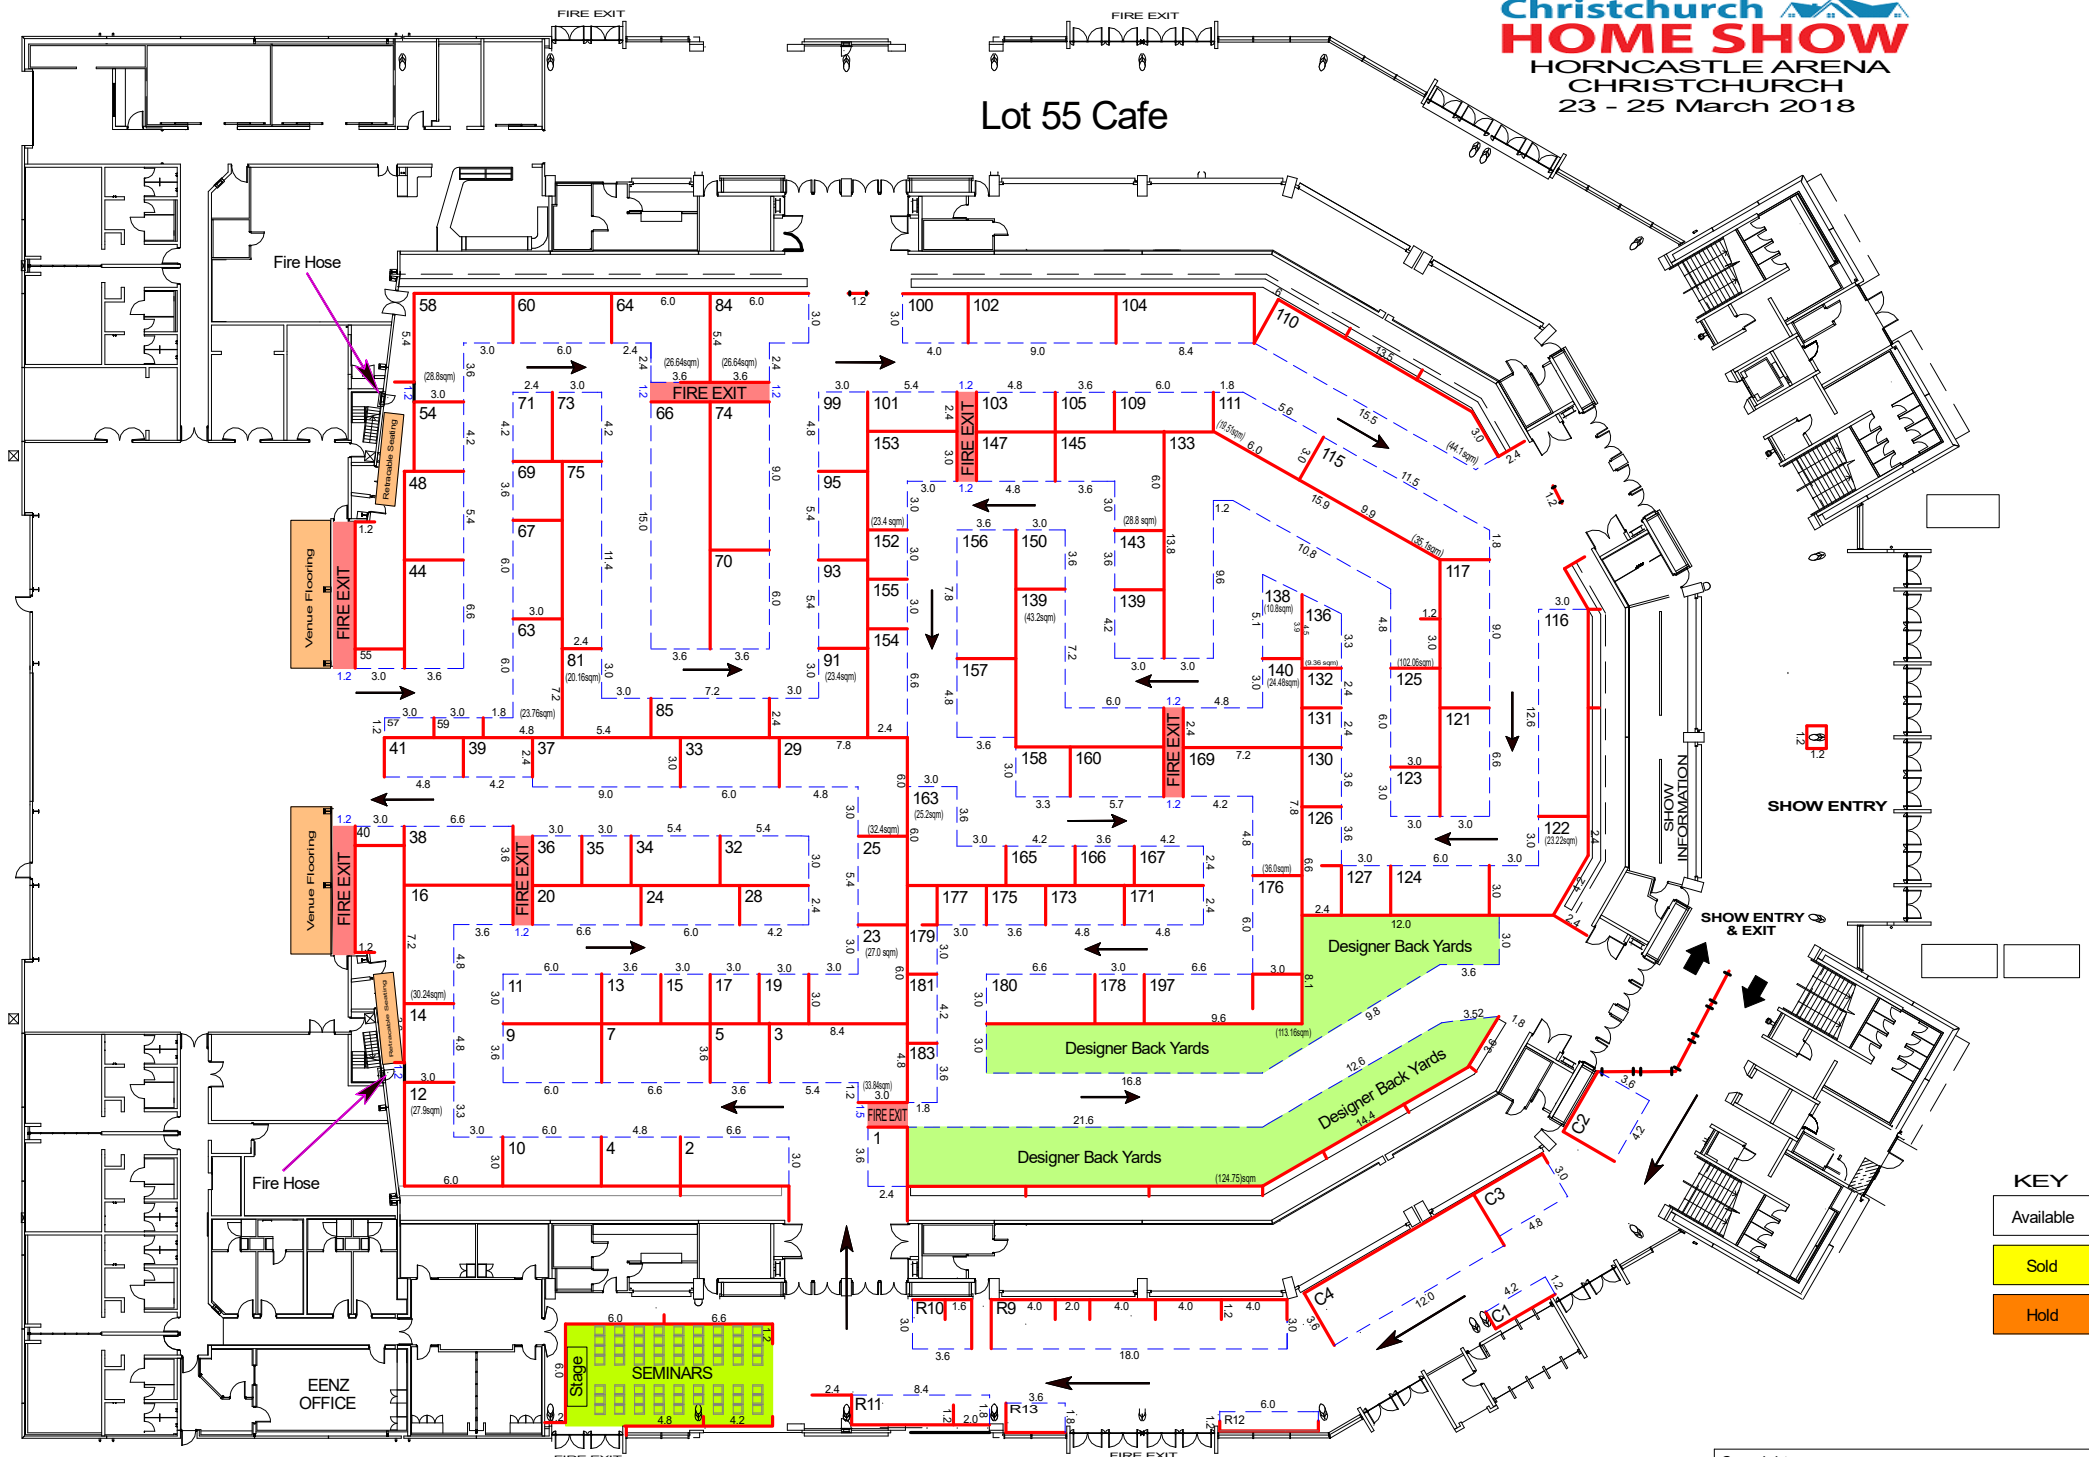

Lot 55 Cafe

**PLEASE NOTE:** Panels 2.3 meters High x 45mm Thick  
 (Measurements are from Centre of Panel)  
 PLEASE NOTE: This plan will change as sales and circumstances dictate.

Copyright :  
 Drawing cannot be used or copied without permission.  
 PLAN DATE: 19/02/18 DRAWN BY: Keven Keutenius  
 Displayworks Limited